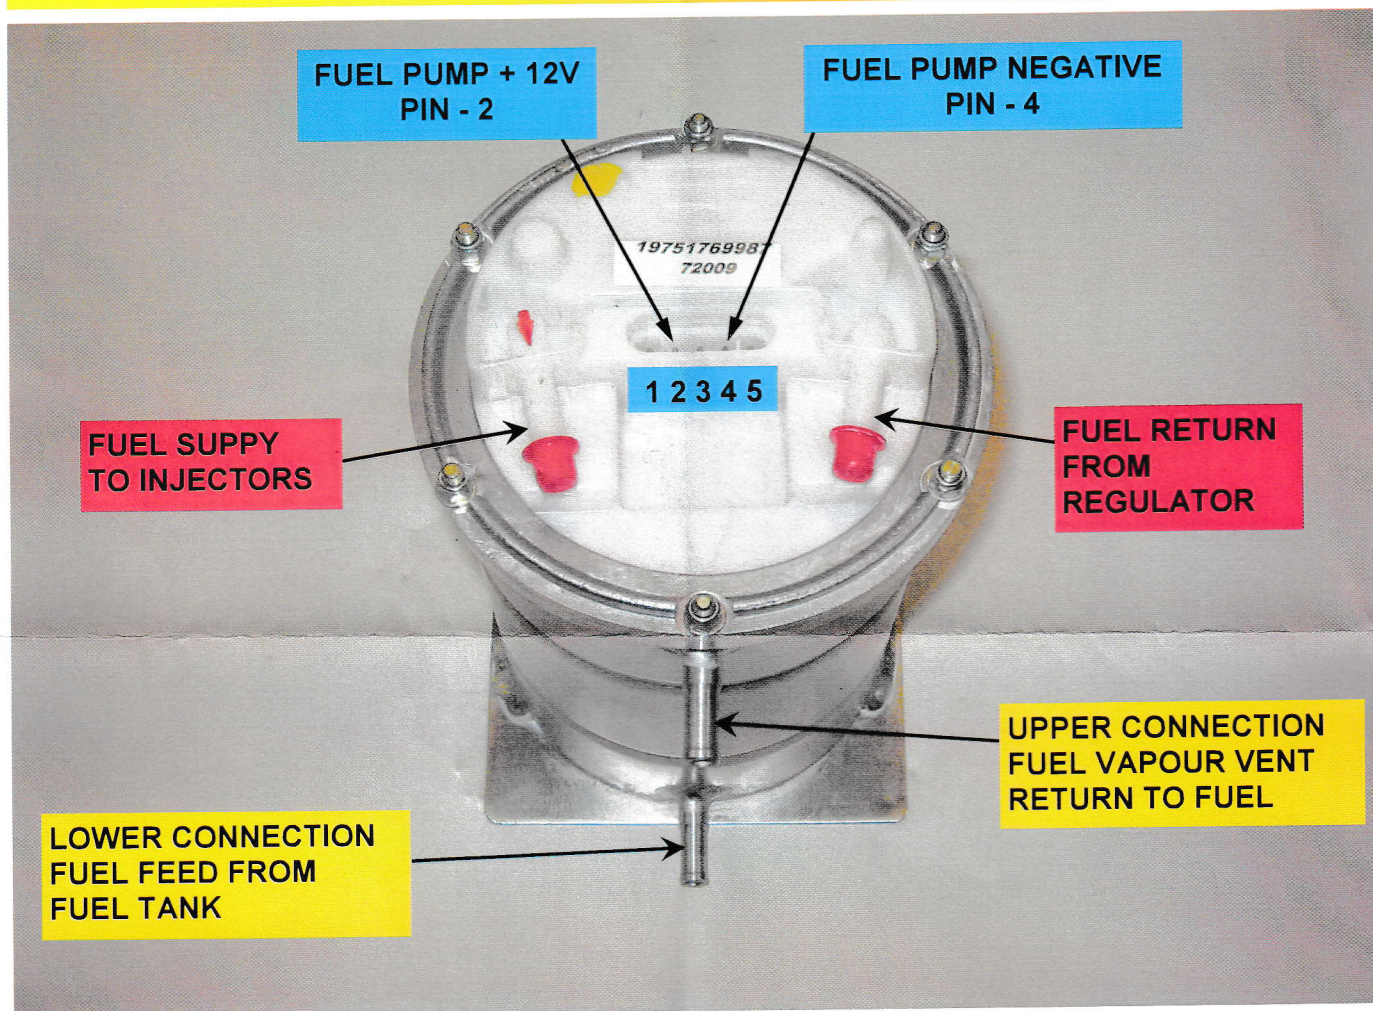

## PUMP SWIRL POT ASSEMBLY

### ELECTRICAL CONNECTION

HIGH PRESSURE - FUEL INJECTOR CIRCUIT

LOW PRESSURE - FUEL TANK CIRCUIT