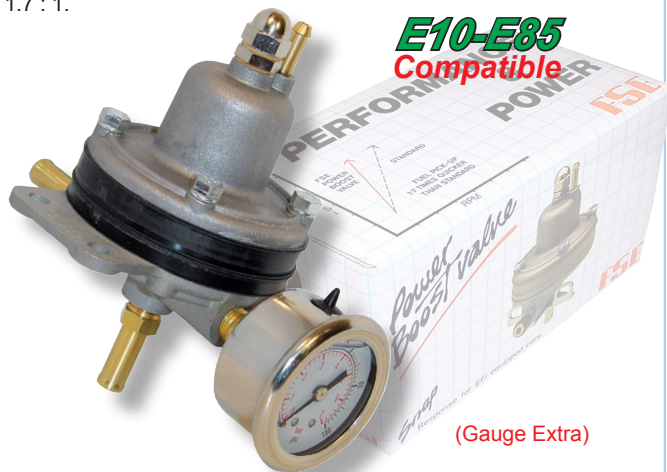

Fuel Injection Regulators

FSE - 'Power Boost Valves' Injection 1:1.7

The Power Boost Valve is an Adjustable Fuel Pressure Regulator.

Designed for use on 'Electric Fuel Injection' Engines with a special fuel enrichment facility for acceleration, commonly known as a 'Rising Fuel Rate'. The enrichment rate is 1.7 : 1.

Benefits are :-

- *Suitable for Standard and Tuned Vehicles
- *Quicker Throttle Response
- *Faster Acceleration
- *Throttle Hesitation (in most cases eliminated)
- *Normal Idle (with adjustment) Retained.
- *Normal Economy on Light Throttle
- *General Fitting Instructions included
- *Weight 300 Grams Approx.
- * Manufactured to Original Equipment Specs.

See Application List For Prices
Pages 49-54

SBV - 'Adjustable' Injection Valves 1:1.7

Designed for use on 'Electric Fuel Injection' Engines with a special fuel enrichment facility for acceleration, commonly known as a 'Rising Fuel Rate'. The enrichment rate is 1.7 : 1.

Benefits are the same as above.

Unit comes supplied with a standard mounting bracket.

**E10-E85
Compatible**

Part No	Description	Range	£ Retail
SBV000	Sytec 384 Regulator (no unions or brackets)	1-5 Bar	£104.54
SBV001	Sytec 384 Regulator (8mm Unions)	1-5 Bar	£105.84
SBV002	Sytec 384 Regulator (-6 Jic + 8mm)	1-5 Bar	£112.32
SBV003	Sytec 384 Regulator (-6 jic In-Out)	1-5 Bar	£114.48