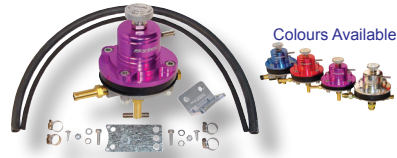

Standard Adjustable 1:1 Sytec Fuel Pressure Regulator Kit

This kit part number starts with the prefix VK-SAR- and the last part of the number is the same as in the Power Boost Valve Application List ie VK-SAR-Z1-H. Further details & prices can be found on Page 43

Colours Available

Motorsport Adjustable 1:1 Fuel Pressure Regulator Kit

This kit part number starts with the prefix VK-473- and the last part of the number is the same as in the Power Boost Valve Application List ie VK-473-Z1-H. Further details & prices can be found on Page 44

Sytec Motorsport Re-Mapping Adjustable 1:1 Fuel

This kit part number starts with the prefix VK-MSV- and the last part of the number is the same as in the Power Boost Valve Application List ie VK-MSV-Z1-H. Further details & prices can be found on Page 44