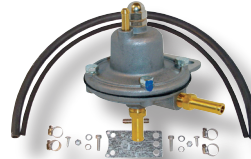

Alternative Kit designations

Standard Adjustable 1:1 Fuel Pressure Regulator Kit

This kit part number starts with the prefix VK-374- and the last part of the number is the same as in the Power Boost Valve Application List ie VK-374-Z1-H. Further details & prices can be found on Page 43