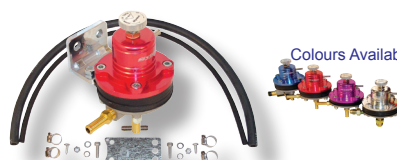

Colours Available

Motorsport Adjustable 1:1 Fuel Pressure Regulator Kit

This kit part number starts with the prefix VK-473- and the last part of the number is the same as in the Power Boost Valve Application List ie VK-473-Z1-H. Further details & prices can be found on Page 44

Sytec Motorsport Re-Mapping Adjustable 1:1 Fuel

This kit part number starts with the prefix VK-MSV- and the last part of the number is the same as in the Power Boost Valve Application List ie VK-MSV-Z1-H. Further details & prices can be found on Page 44

Colours Available

Sytec Power Boost Valve Fuel Pressure Regulator Kit

This kit part number starts with the prefix VK-SBV- and the last part of the number is the same as in the Power Boost Valve Application List ie VK-SBV-Z1-H. Further details & prices can be found on Page 45